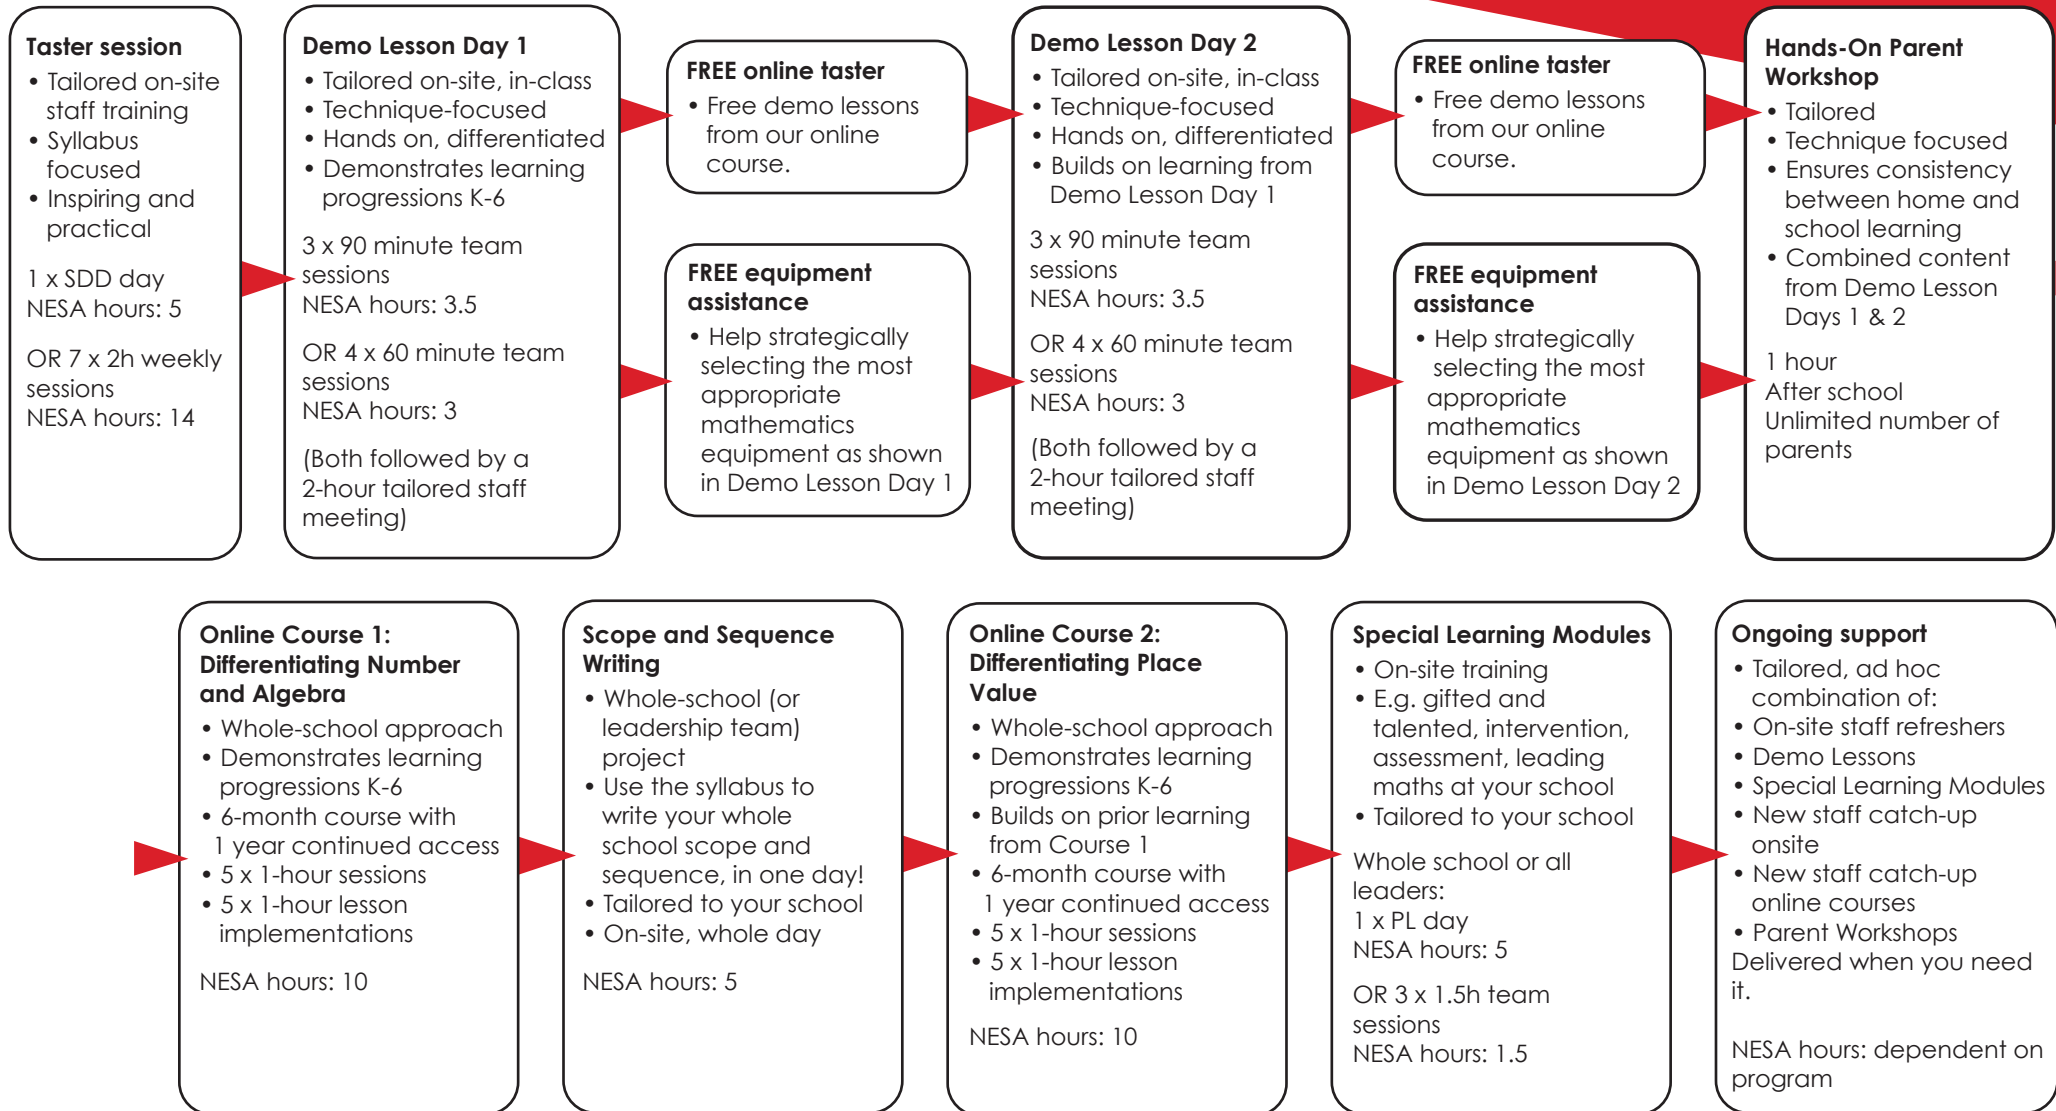

THE ANITA CHIN WHOLE-SCHOOL PRIMARY MATHEMATICS JOURNEY

We have designed a whole-school approach to mathematics that combines hands-on learning with syllabus exploration, staff training with parent education, and face-to-face with online learning.

Giving you the opportunity to practice and revisit what you have learned, and allowing your school to reap the benefits of their training investment for years to come.

READY TO STEP UP YOUR LEARNING JOURNEY? Book your next professional learning session.

www.anitachinmaths.com.au • anita@anitachinmaths.com.au • 0417 232 486